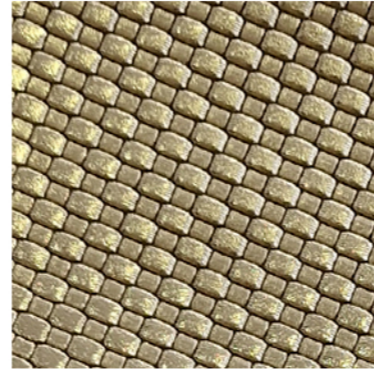

ARIES

CRIPTON

KUIPER

NIBIRU

SEDNA

TACANA

GALILEO

HYBRIS

VORTEX

YAKUTAKE

ANIMAL
ANIMAL
Cabra
Goat

ORIGEN
ORIGIN
India
India

MEDIDA
SIZE
4 - 6 ft²

GROSOR
THICKNESS
1.0 - 1.2 mm

ACABADO
FINISH
Laminado brillo
Bright laminate

COLOURS MAY DIFFER DEPENDING ON YOUR DEVICE'S SCREEN.
WE RECOMMEND TO CHECK THEM IN A PHYSICAL FORMAT FOR A CORRECT VALIDATION.

COLOURS MAY DIFFER DEPENDING ON YOUR DEVICE'S SCREEN.
WE RECOMMEND TO CHECK THEM IN A PHYSICAL FORMAT FOR A CORRECT VALIDATION.

ESTOS ARTÍCULOS ESTÁN DISPONIBLES EN TODOS LOS COLORES DE LAS CARTAS DE **ASTRA LUXE / ASTRA / GALAXY / NEO / GRAVITY**
THESE LEATHERS ARE AVAILABLE IN ALL THE COLORS FROM THE **ASTRA LUXE / ASTRA / GALAXY / NEO / GRAVITY** COLORCARDS