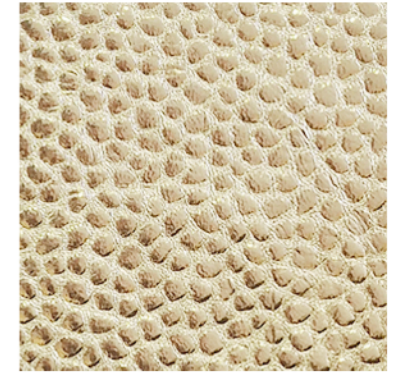

OVNIA

PULSIUS

TALAIA

VARDA

IXION

JOVIAN

REGIO

SALACIA

VORTEX

YAKUTAKE

ANIMAL
ANIMAL
Cabra
Goat

ORIGEN
ORIGIN
India
India

MEDIDA
SIZE
4 - 6 ft²

GROSOR
THICKNESS
1.0 - 1.2 mm

ACABADO
FINISH
Laminado brillo
Bright laminate

COLOURS MAY DIFFER DEPENDING ON YOUR DEVICE'S SCREEN.
WE RECOMMEND TO CHECK THEM IN A PHYSICAL FORMAT FOR A CORRECT VALIDATION.

COLOURS MAY DIFFER DEPENDING ON YOUR DEVICE'S SCREEN.
WE RECOMMEND TO CHECK THEM IN A PHYSICAL FORMAT FOR A CORRECT VALIDATION.

ESTOS ARTÍCULOS ESTÁN DISPONIBLES EN TODOS LOS COLORES DE LAS CARTAS DE **ASTRA LUXE / ASTRA / GALAXY / NEO / GRAVITY**
THESE LEATHERS ARE AVAILABLE IN ALL THE COLORS FROM THE **ASTRA LUXE / ASTRA / GALAXY / NEO / GRAVITY** COLORCARDS