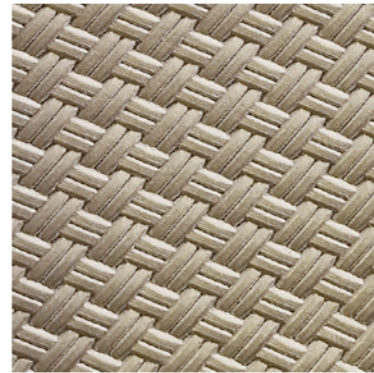

REGIO

ANIMAL
ANIMAL
Cabra
Goat

ORIGEN
ORIGIN
India
India

MEDIDA
SIZE
4 - 6 ft²

GROSOR
THICKNESS
1.0 - 1.2 mm

ACABADO
FINISH
Laminado brillo
Bright laminate

COLOURS MAY DIFFER DEPENDING ON YOUR DEVICE'S SCREEN.
WE RECOMMEND TO CHECK THEM IN A PHYSICAL FORMAT FOR A CORRECT VALIDATION.

COLOURS MAY DIFFER DEPENDING ON YOUR DEVICE'S SCREEN.
WE RECOMMEND TO CHECK THEM IN A PHYSICAL FORMAT FOR A CORRECT VALIDATION.

ESTOS ARTÍCULOS ESTÁN DISPONIBLES EN TODOS LOS COLORES DE LAS CARTAS DE **ASTRA LUXE / ASTRA / GALAXY / NEO / GRAVITY**
THESE LEATHERS ARE AVAILABLE IN ALL THE COLORS FROM THE **ASTRA LUXE / ASTRA / GALAXY / NEO / GRAVITY** COLORCARDS