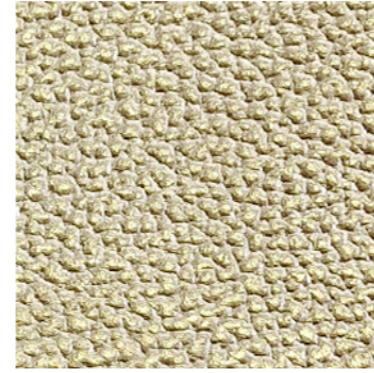

ARIES

CRIPTON

KUIPER

NIBIRU

SEDNA

TACANA

GALILEO

HYBRIS

VORTEX

YAKUTAKE

ANIMAL
ANIMAL
Cabra
Goat

ORIGEN
ORIGIN
India
India

MEDIDA
SIZE
4 - 6 ft²

GROSOR
THICKNESS
1.0 - 1.2 mm

ACABADO
FINISH
Laminado brillo
Bright laminate

COLOURS MAY DIFFER DEPENDING ON YOUR DEVICE'S SCREEN.
WE RECOMMEND TO CHECK THEM IN A PHYSICAL FORMAT FOR A CORRECT VALIDATION.

COLOURS MAY DIFFER DEPENDING ON YOUR DEVICE'S SCREEN.
WE RECOMMEND TO CHECK THEM IN A PHYSICAL FORMAT FOR A CORRECT VALIDATION.

ESTOS ARTÍCULOS ESTÁN DISPONIBLES EN TODOS LOS COLORES DE LAS CARTAS DE **ASTRA LUXE / ASTRA / GALAXY / NEO / GRAVITY**
THESE LEATHERS ARE AVAILABLE IN ALL THE COLORS FROM THE **ASTRA LUXE / ASTRA / GALAXY / NEO / GRAVITY** COLORCARDS