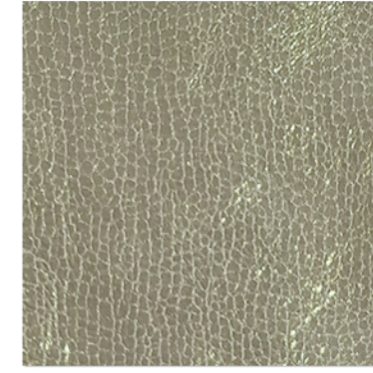

ARIES

CRIPTON

KUIPER

NIBIRU

SEDNA

TACANA

GALILEO

HYBRIS

VORTEX

YAKUTAKE

ANIMAL
ANIMAL
Cabra
Goat

ORIGEN
ORIGIN
India
India

MEDIDA
SIZE
4 - 6 ft²

GROSOR
THICKNESS
1.0 - 1.2 mm

ACABADO
FINISH
Laminado brillo
Bright laminate

COLOURS MAY DIFFER DEPENDING ON YOUR DEVICE'S SCREEN.
WE RECOMMEND TO CHECK THEM IN A PHYSICAL FORMAT FOR A CORRECT VALIDATION.