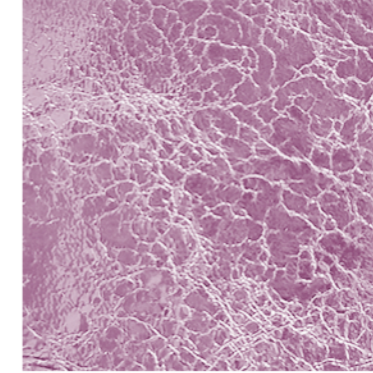

VORTEX

YAKUTAKE

ANIMAL
ANIMAL
Cabra
Goat

ORIGEN
ORIGIN
India
India

MEDIDA
SIZE
4 - 6 ft²

GROSOR
THICKNESS
1.0 - 1.2 mm

ACABADO
FINISH
Laminado brillo
Bright laminate

COLOURS MAY DIFFER DEPENDING ON YOUR DEVICE'S SCREEN.
WE RECOMMEND TO CHECK THEM IN A PHYSICAL FORMAT FOR A CORRECT VALIDATION.

COLOURS MAY DIFFER DEPENDING ON YOUR DEVICE'S SCREEN.
WE RECOMMEND TO CHECK THEM IN A PHYSICAL FORMAT FOR A CORRECT VALIDATION.

ESTOS ARTÍCULOS ESTÁN DISPONIBLES EN TODOS LOS COLORES DE LAS CARTAS DE **ASTRA LUXE / ASTRA / GALAXY / NEO / GRAVITY**
THESE LEATHERS ARE AVAILABLE IN ALL THE COLORS FROM THE **ASTRA LUXE / ASTRA / GALAXY / NEO / GRAVITY** COLORCARDS