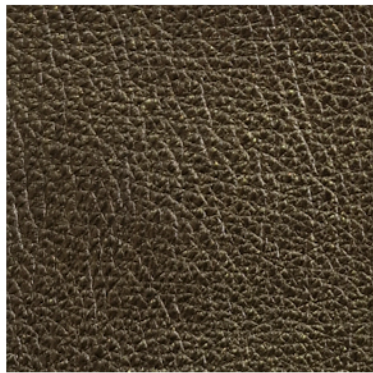

IXION

ANIMAL
ANIMAL
Cabra
Goat

ORIGEN
ORIGIN
India
India

MEDIDA
SIZE
4 - 6 ft²

GROSOR
THICKNESS
1.0 - 1.2 mm

ACABADO
FINISH
Laminado brillo
Bright laminate

COLOURS MAY DIFFER DEPENDING ON YOUR DEVICE'S SCREEN.
WE RECOMMEND TO CHECK THEM IN A PHYSICAL FORMAT FOR A CORRECT VALIDATION.

COLOURS MAY DIFFER DEPENDING ON YOUR DEVICE'S SCREEN.
WE RECOMMEND TO CHECK THEM IN A PHYSICAL FORMAT FOR A CORRECT VALIDATION.

ESTOS ARTÍCULOS ESTÁN DISPONIBLES EN TODOS LOS COLORES DE LAS CARTAS DE **ASTRA LUXE / ASTRA / GALAXY / NEO / GRAVITY**
THESE LEATHERS ARE AVAILABLE IN ALL THE COLORS FROM THE **ASTRA LUXE / ASTRA / GALAXY / NEO / GRAVITY** COLORCARDS