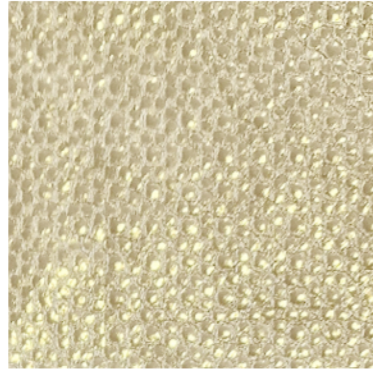

ARIES

CRIPTON

KUIPER

NIBIRU

SEDNA

TACANA

GALILEO

HYBRIS

VORTEX

YAKUTAKE

ANIMAL
ANIMAL
Cabra
Goat

ORIGEN
ORIGIN
India
India

MEDIDA
SIZE
4 - 6 ft²

GROSOR
THICKNESS
1.0 - 1.2 mm

ACABADO
FINISH
Laminado brillo
Bright laminate

COLOURS MAY DIFFER DEPENDING ON YOUR DEVICE'S SCREEN.
WE RECOMMEND TO CHECK THEM IN A PHYSICAL FORMAT FOR A CORRECT VALIDATION.

COLOURS MAY DIFFER DEPENDING ON YOUR DEVICE'S SCREEN.
WE RECOMMEND TO CHECK THEM IN A PHYSICAL FORMAT FOR A CORRECT VALIDATION.

ESTOS ARTÍCULOS ESTÁN DISPONIBLES EN TODOS LOS COLORES DE LAS CARTAS DE **ASTRA LUXE / ASTRA / GALAXY / NEO / GRAVITY**
THESE LEATHERS ARE AVAILABLE IN ALL THE COLORS FROM THE **ASTRA LUXE / ASTRA / GALAXY / NEO / GRAVITY** COLORCARDS