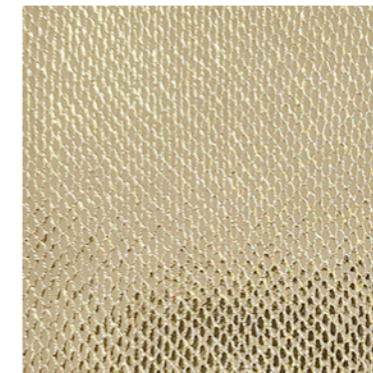

TALAIA

ANIMAL
ANIMAL
Cabra
Goat

ORIGEN
ORIGIN
India
India

MEDIDA
SIZE
4 - 6 ft²

GROSOR
THICKNESS
1.0 - 1.2 mm

ACABADO
FINISH
Laminado brillo
Bright laminate

COLOURS MAY DIFFER DEPENDING ON YOUR DEVICE'S SCREEN.
WE RECOMMEND TO CHECK THEM IN A PHYSICAL FORMAT FOR A CORRECT VALIDATION.

COLOURS MAY DIFFER DEPENDING ON YOUR DEVICE'S SCREEN.
WE RECOMMEND TO CHECK THEM IN A PHYSICAL FORMAT FOR A CORRECT VALIDATION.

ESTOS ARTÍCULOS ESTÁN DISPONIBLES EN TODOS LOS COLORES DE LAS CARTAS DE **ASTRA LUXE / ASTRA / GALAXY / NEO / GRAVITY**
THESE LEATHERS ARE AVAILABLE IN ALL THE COLORS FROM THE **ASTRA LUXE / ASTRA / GALAXY / NEO / GRAVITY** COLORCARDS