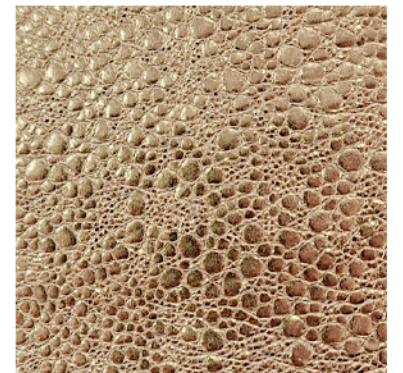

VARDA

ANIMAL
ANIMAL
Cabra
Goat

ORIGEN
ORIGIN
India
India

MEDIDA
SIZE
4 - 6 ft²

GROSOR
THICKNESS
1.0 - 1.2 mm

ACABADO
FINISH
Laminado brillo
Bright laminate

COLOURS MAY DIFFER DEPENDING ON YOUR DEVICE'S SCREEN.
WE RECOMMEND TO CHECK THEM IN A PHYSICAL FORMAT FOR A CORRECT VALIDATION.

COLOURS MAY DIFFER DEPENDING ON YOUR DEVICE'S SCREEN.
WE RECOMMEND TO CHECK THEM IN A PHYSICAL FORMAT FOR A CORRECT VALIDATION.

ESTOS ARTÍCULOS ESTÁN DISPONIBLES EN TODOS LOS COLORES DE LAS CARTAS DE **ASTRA LUXE / ASTRA / GALAXY / NEO / GRAVITY**
THESE LEATHERS ARE AVAILABLE IN ALL THE COLORS FROM THE **ASTRA LUXE / ASTRA / GALAXY / NEO / GRAVITY** COLORCARDS