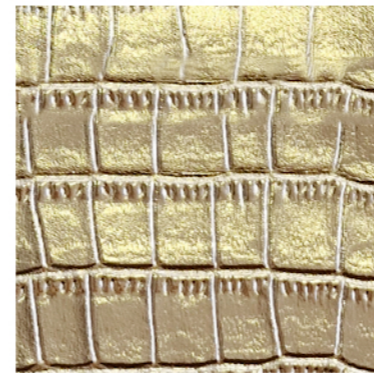

PULSIUS

ANIMAL
ANIMAL
Cabra
Goat

ORIGEN
ORIGIN
India
India

MEDIDA
SIZE
4 - 6 ft²

GROSOR
THICKNESS
1.0 - 1.2 mm

ACABADO
FINISH
Laminado brillo
Bright laminate

COLOURS MAY DIFFER DEPENDING ON YOUR DEVICE'S SCREEN.
WE RECOMMEND TO CHECK THEM IN A PHYSICAL FORMAT FOR A CORRECT VALIDATION.

COLOURS MAY DIFFER DEPENDING ON YOUR DEVICE'S SCREEN.
WE RECOMMEND TO CHECK THEM IN A PHYSICAL FORMAT FOR A CORRECT VALIDATION.

ESTOS ARTÍCULOS ESTÁN DISPONIBLES EN TODOS LOS COLORES DE LAS CARTAS DE **ASTRA LUXE / ASTRA / GALAXY / NEO / GRAVITY**
THESE LEATHERS ARE AVAILABLE IN ALL THE COLORS FROM THE **ASTRA LUXE / ASTRA / GALAXY / NEO / GRAVITY** COLORCARDS