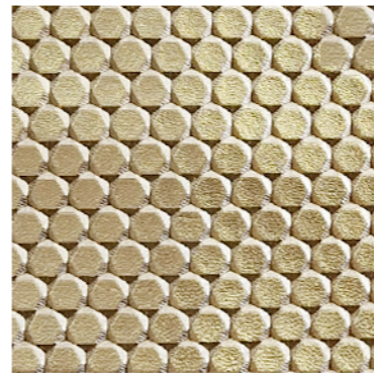

ARIES

CRIPTON

KUIPER

NIBIRU

SEDNA

TACANA

GALILEO

HYBRIS

VORTEX

YAKUTAKE

ANIMAL
ANIMAL
Cabra
Goat

ORIGEN
ORIGIN
India
India

MEDIDA
SIZE
4 - 6 ft²

GROSOR
THICKNESS
1.0 - 1.2 mm

ACABADO
FINISH
Laminado brillo
Bright laminate

COLOURS MAY DIFFER DEPENDING ON YOUR DEVICE'S SCREEN.
WE RECOMMEND TO CHECK THEM IN A PHYSICAL FORMAT FOR A CORRECT VALIDATION.

COLOURS MAY DIFFER DEPENDING ON YOUR DEVICE'S SCREEN.
WE RECOMMEND TO CHECK THEM IN A PHYSICAL FORMAT FOR A CORRECT VALIDATION.

ESTOS ARTÍCULOS ESTÁN DISPONIBLES EN TODOS LOS COLORES DE LAS CARTAS DE **ASTRA LUXE / ASTRA / GALAXY / NEO / GRAVITY**
THESE LEATHERS ARE AVAILABLE IN ALL THE COLORS FROM THE **ASTRA LUXE / ASTRA / GALAXY / NEO / GRAVITY** COLORCARDS