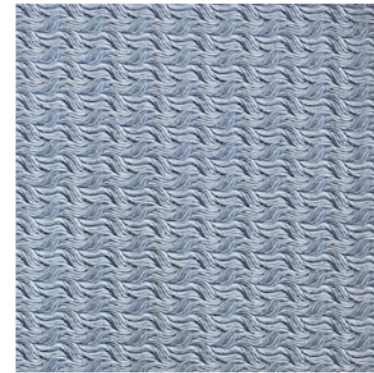

SALACIA

ANIMAL
ANIMAL
Cabra
Goat

ORIGEN
ORIGIN
India
India

MEDIDA
SIZE
4 - 6 ft²

GROSOR
THICKNESS
1.0 - 1.2 mm

ACABADO
FINISH
Laminado brillo
Bright laminate

COLOURS MAY DIFFER DEPENDING ON YOUR DEVICE'S SCREEN.
WE RECOMMEND TO CHECK THEM IN A PHYSICAL FORMAT FOR A CORRECT VALIDATION.

COLOURS MAY DIFFER DEPENDING ON YOUR DEVICE'S SCREEN.
WE RECOMMEND TO CHECK THEM IN A PHYSICAL FORMAT FOR A CORRECT VALIDATION.

ESTOS ARTÍCULOS ESTÁN DISPONIBLES EN TODOS LOS COLORES DE LAS CARTAS DE **ASTRA LUXE / ASTRA / GALAXY / NEO / GRAVITY**
THESE LEATHERS ARE AVAILABLE IN ALL THE COLORS FROM THE **ASTRA LUXE / ASTRA / GALAXY / NEO / GRAVITY** COLORCARDS