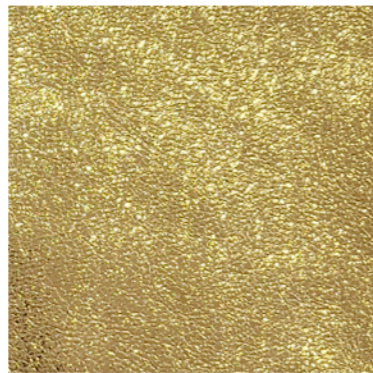

ARIES

CRIPTON

KUIPER

NIBIRU

SEDNA

TACANA

GALILEO

HYBRIS

VORTEX

YAKUTAKE

ANIMAL
ANIMAL
Cabra
Goat

ORIGEN
ORIGIN
India
India

MEDIDA
SIZE
4 - 6 ft²

GROSOR
THICKNESS
1.0 - 1.2 mm

ACABADO
FINISH
Laminado brillo
Bright laminate

COLOURS MAY DIFFER DEPENDING ON YOUR DEVICE'S SCREEN.
WE RECOMMEND TO CHECK THEM IN A PHYSICAL FORMAT FOR A CORRECT VALIDATION.